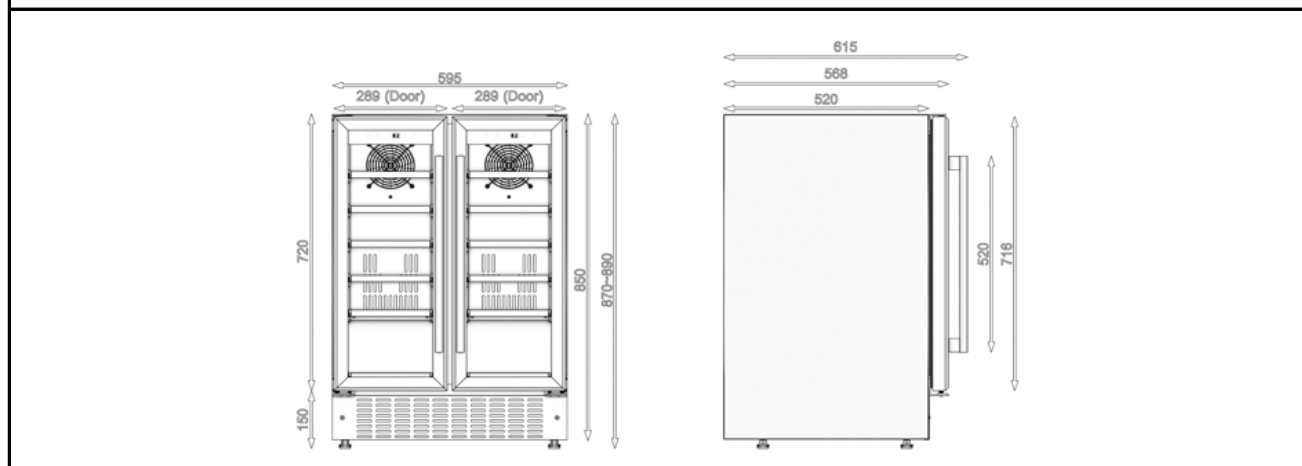

Appliance Data Sheet

Product Type	Wine Cooler
Product Code	WRWC60DDSSSED
	Product Description
	60cm Double Door Dual Zone Wine Cooler
	

Features / Specification

Barcode	8422248616300
Colour	Stainless Steel
Wine Cooler Width	600mm
Bottle Capacity	36
Auto Defrost	Yes
Internal Light	LED Interior Light
LED Display	Yes
Controls	Touch LED Control
Noise Level	39dB
Adjustable Digital Thermostat	Yes
Temperature Range °C	5-22°C
Cooling System	Compressor Technology
Maximum Load	0.7A
Adjustable Feet	Yes
Shelf Type	Wooden Shelves

Dimensions & Technical Information

Product Dimensions width x depth x height	595x570x870 mm
Packed Dimensions width x depth x height	660x625x930 mm
Product Weight (kg)	51kg Packed / 46kg Unpacked